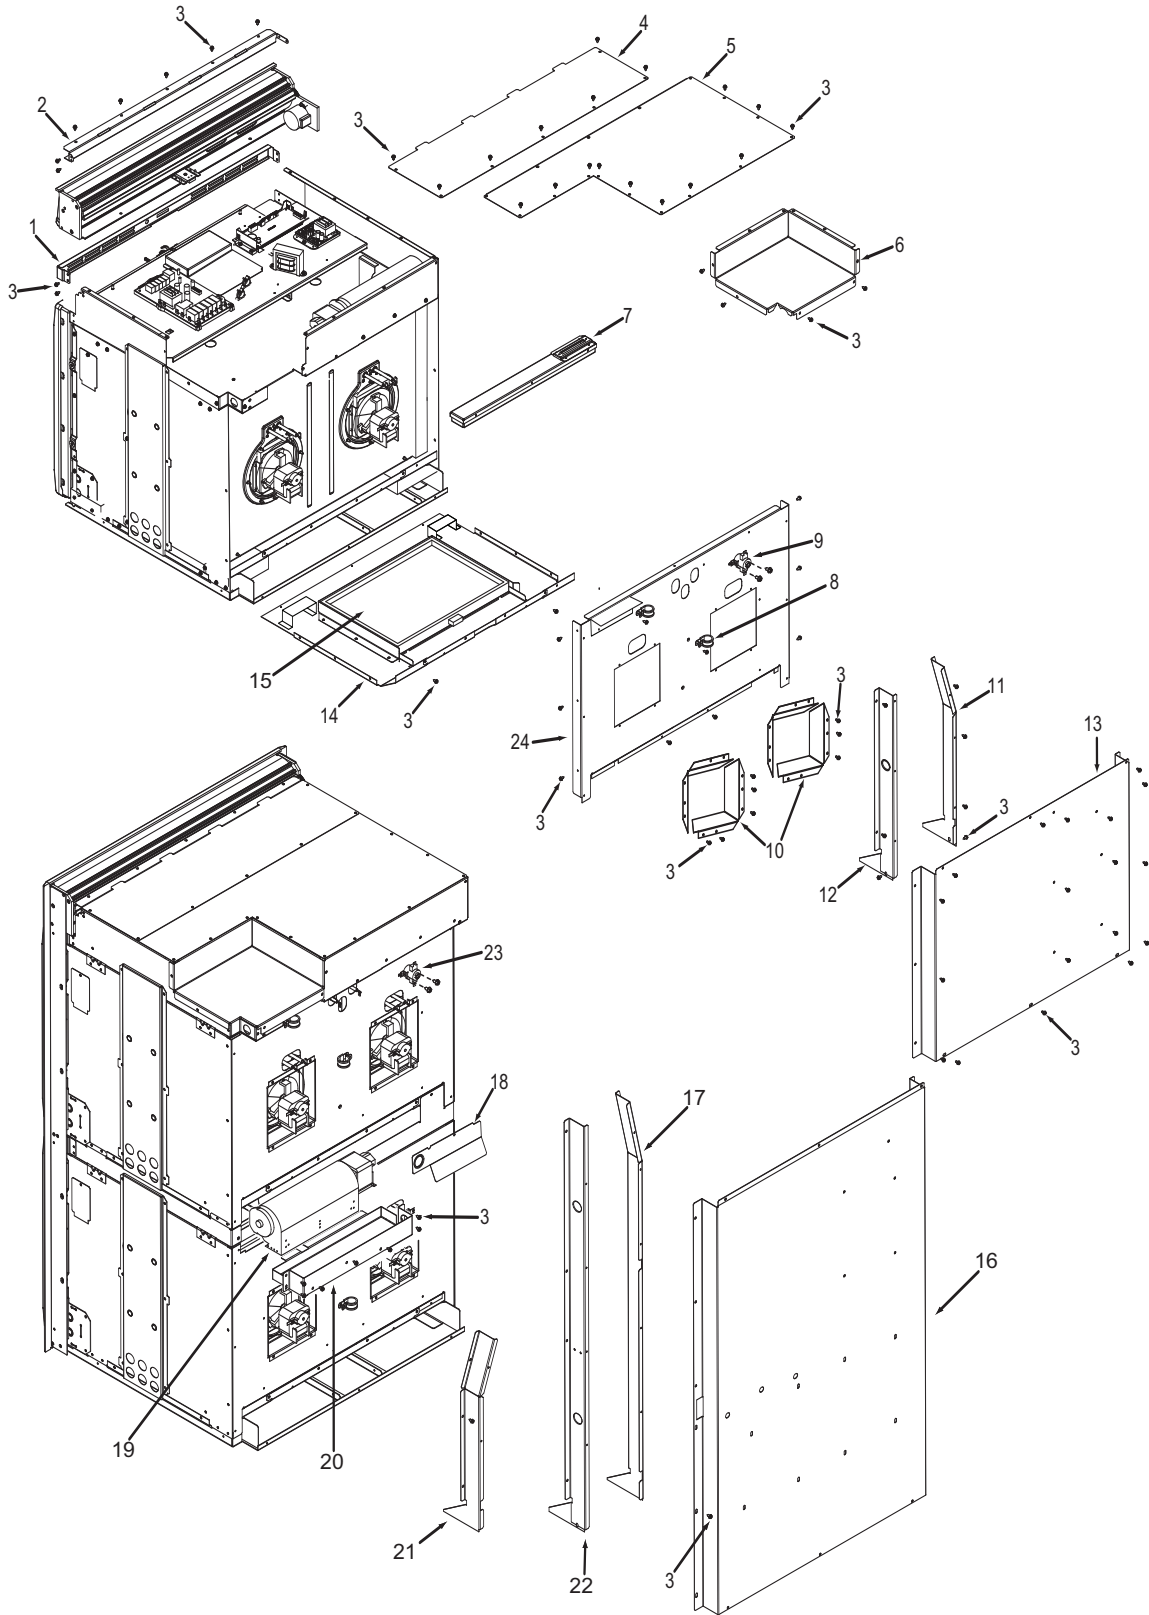

Not Shown

803503	Plate, Vent Middle
806761	Wire Harness, Double Main
806762	Wire Harness, Single Main

**36" Back View Parts List
Single Oven**

<u>Ref #</u>	<u>Part #</u>	<u>Description</u>
1	801536	Face Plate, Venting, Upper, 36"
2	801582	Stiffener, Top Module, 36"
3	801542	Screw, 8-18x3/8"
4	801478	Panel, Top Module, Front, 36"
5	801331	Cover, Large, 36"
6	801803	Cover, Small, Top Module, 36"
7	808660	Catalyst, Sub Assembly
8	808607	Strain Relief, Metal, 36"
9	804554	Switch, Thermostat, 36" Single
10	808607	Convection Fan Shrd, Wall Oven
11	803334	Channel, Exhaust, 36"
12	803327	Channel, Cooling, 36"
13	801506	Panel, Cover, Back, 36"
14	802700*	Bake, Pan Sub Assembly, 36"
15	800360*	Element, Bake, 36"

* See Bake Pan Assembly exploded view page 14.

**Oven Back Exploded View
Single and Double Oven**

**30" Side and Base View Parts List
Single and Double Oven**

<u>Ref #</u>	<u>Part #</u>	<u>Description</u>
1	820125	Channel, Upper Venting
2	800890	Cover, Temperature Probe
3	801721	Enclosure, Rt Side 30"
4	801475	Bracket, Hold Down
5	800926	Hinge, Pocket
6	800364	Stiffener, U-Wrap
7	808422	Base, Assembly Single
	804541	Base, Assembly, Double
8	801720	Enclosure, Left Side, 30"